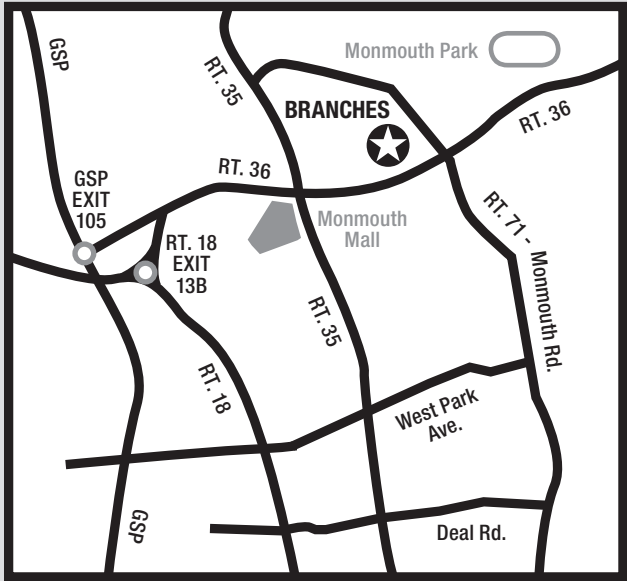

Branches

PERFECT CATERED AFFAIRS

For on & off-site events

Directions

From the NJ TURNPIKE (NORTHERN NJ/NY)

Take Exit 11 to the Garden State Parkway South.

Continue with directions from the GSP below.

From the GARDEN STATE PARKWAY

Take Exit 105. Proceed on Route 36 East for approximately 3 miles. Make a direct left turn onto Monmouth Road (Route 71 North). Branches is 1000 feet on your left.

From the NJ TURNPIKE (SOUTHERN NJ/PA)

Take Exit 7A to I-195 East. Continue approx. 31 miles to Route 18 North. Continue with directions from Rt. 18 below.

From ROUTE 18

Take Exit 13B. Proceed on Route 36 East for approximately 3 miles. Make a direct left turn onto Monmouth Road (Route 71 North). Branches is 1000 feet on your left.

After parking, consult signage for appropriate entrance.

123 Monmouth Road (Rt. 71), West Long Branch, NJ 07764

732-542-5050 branchescatering.com

↑
NORTH

JERSEY SHORE (3 miles east of BRANCHES) →

Branches

123 Monmouth Road (Rt. 71), West Long Branch, NJ 07764